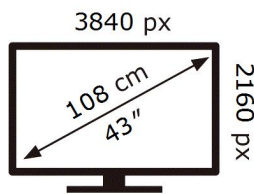

**ENERG**

**SAMSUNG**

UE43AU7172U

**70** kWh/1000h

ABCDEF **G**

**103** kWh/1000h

2019/2013