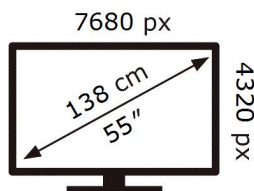

ENERG 

SAMSUNG

QE55QN700AT

198 kWh/1000h

ABCDEF **G**

232 kWh/1000h

2019/2013