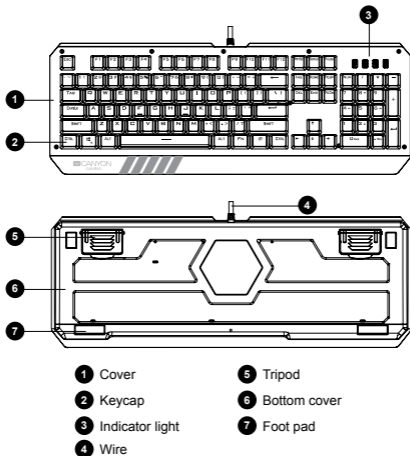

Connection / Physical characteristics

Overview Device

Technical specifications

HAZARD GAMING KEYBOARD

Blue 104 mechanical switches

Buttons lifecycle 60 million pressings

2 types of Anti Ghosting functions

`WIN` button lock