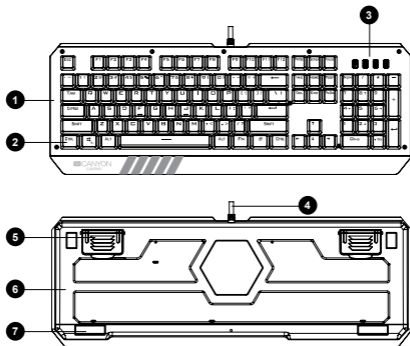

Popis zariadenia

1 Horný kryt	5 Nožičky
2 Klávesy	6 Spodný kryt
3 Kontrolky	7 Podložka
4 Kábel	

Technické parametre

HRÁČSKA KLÁVESNICA HAZARD

104 mechanických spínačov Blue

Životnosť spínačov: 60 miliónov stlačení

2 režimy funkcie „anti ghosting“

Zablokovanie klávesu „WIN“

20 druhov podsvietenia

Dráha klávesu: 4,0 mm

Aktívna dráha spínača: 2,4 mm

Sila stlačenia: 60 g

Opletaný kábel s feritovým magnetickým prstencom

Systémové požiadavky: Windows 7/8/10