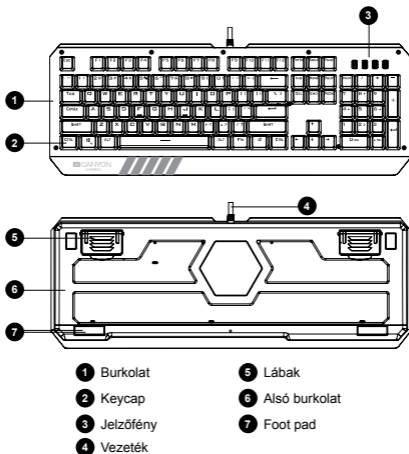

Áttekintés

Műszaki adatok

VESZÉLYES GAMING BILLENTYŰZET

Kék 104 mechanikus kapcsoló

Gombok élettciklusa 60 millió leütés

2 féle Anti Ghosting funkció

`WIN` billentyű zár

20 típusú háttérvilágítás

Billentyűk utja 4.0 mm

Trigger működtetés 2.4mm

Működési erő 60 g

Fonott kábel ferritmágneses gyűrűvel

Rendszerkövetelmények: WIN 7/8/10