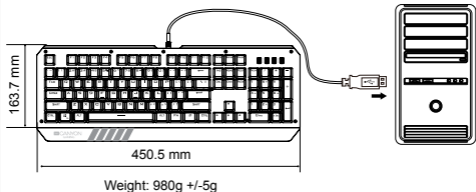

Connection / Physical characteristics

Overview Device

Technical specifications

HAZARD GAMING KEYBOARD

Blue 104 mechanical switches

Buttons lifecycle 60 million pressings

2 types of Anti Ghosting functions

`WIN` button lock