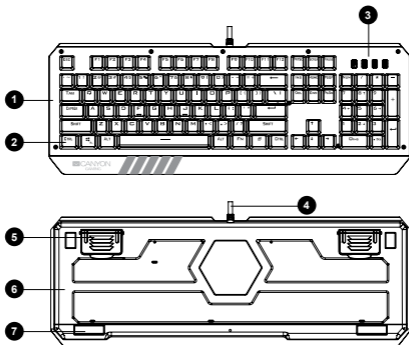

Преглед на устройството

1	Покритие	5	Триножник
2	Клавиш	6	Долно покритие
3	Индикаторна лампа	7	Крачета
4	Антенa		

Технически Характеристики

HAZARD ГЕЙМИНГ КЛАВИАТУРА

104 механични бутони

Жизнен цикъл на бутоните: 60 милиона натискания

2 вида функции Anti Ghosting

«WIN» бутон за заключване

20 вида подсветка

Ход на бутонa 4.0 mm

Задействане на бутонa 2.4mm

Тегло: 60 грама

Оплетен кабел с феритен магнитен пръстен

Системни изисквания: WIN 7 / 8/10