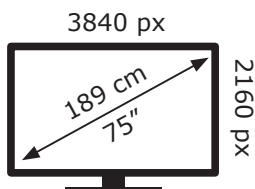

ENERGY

GRUNDIG

75 GHU 7800 B BM6T00

128 kWh/1000h

ABCDEF**G**

140 kWh/1000h

2019/2013