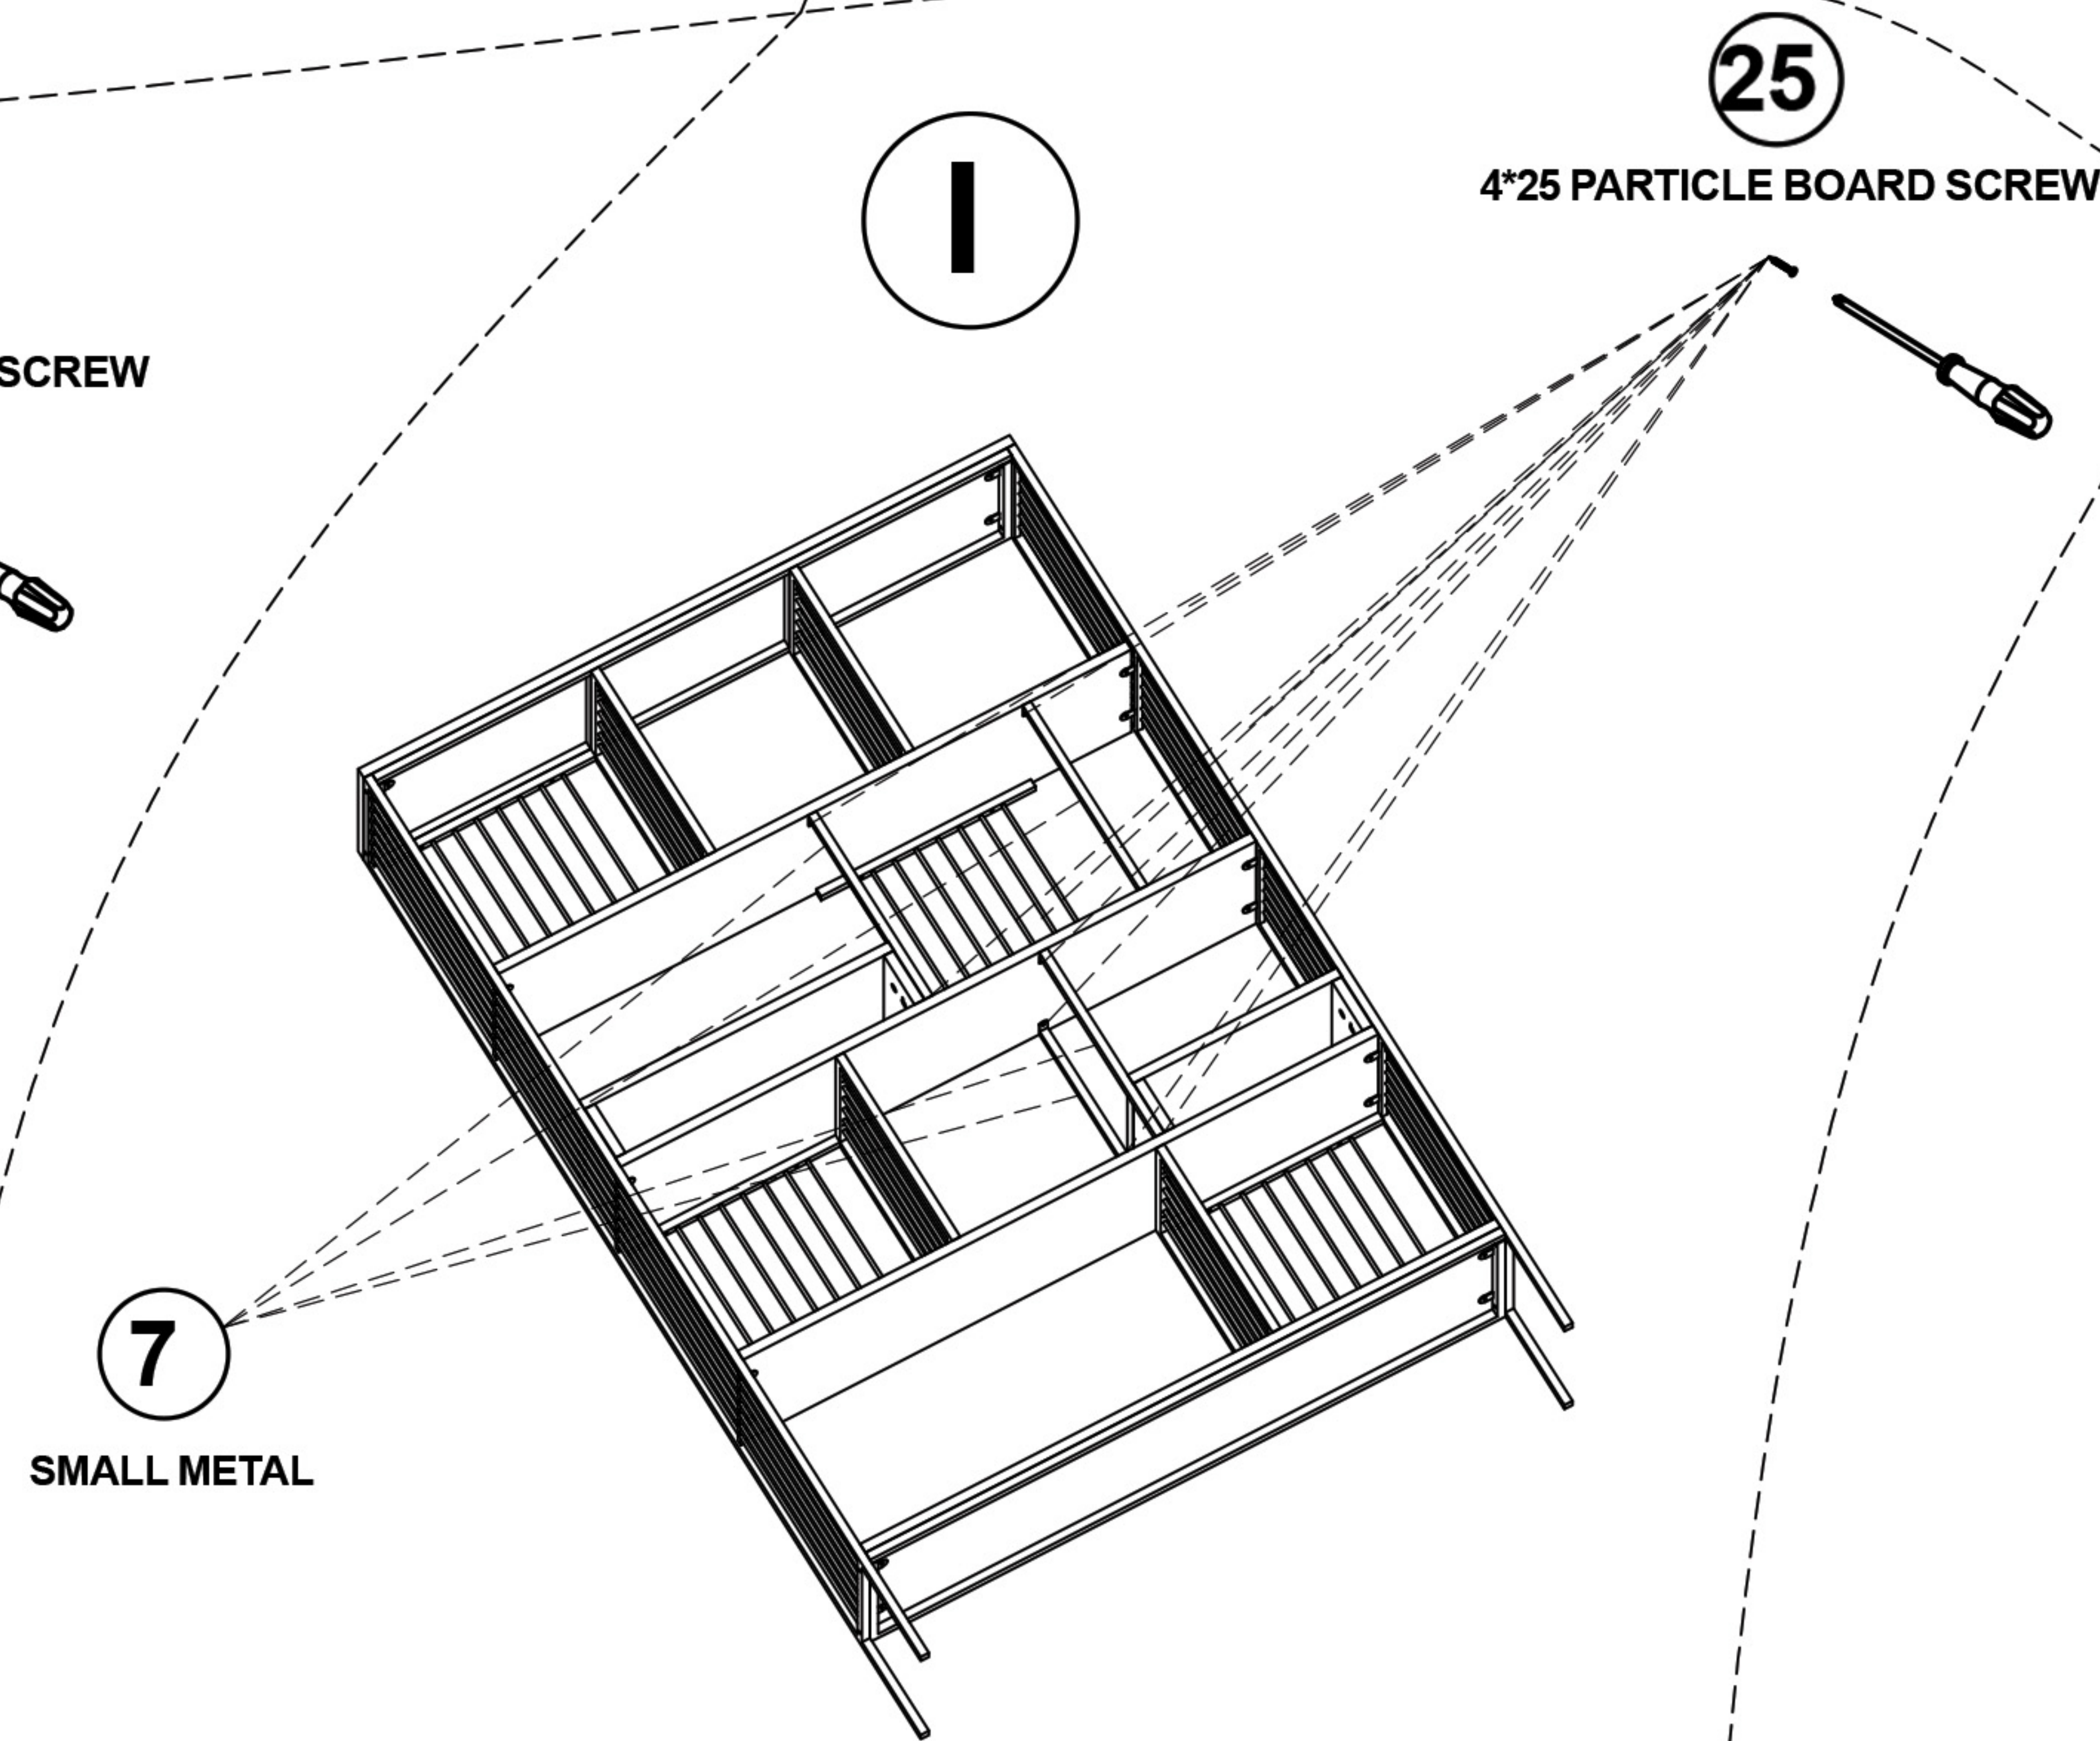

<p>34</p>  <p>TOP SHELF</p> <p>1X</p>	<p>35</p>  <p>4*50 PARTICLE BOARD SCREW</p> <p>8X</p>	<p>36</p> <p>NUT</p> <p>8X</p>
--	--	---------------------------------------

F

WALL-MOUNTED
SMALL DRAWER

WALL-MOUNTED
SMALL DRAWER

G

H

STRUT METAL

I

SMALL METAL

J

MOUNT THE HANDLES
WITH 3.5*18 SCREWS