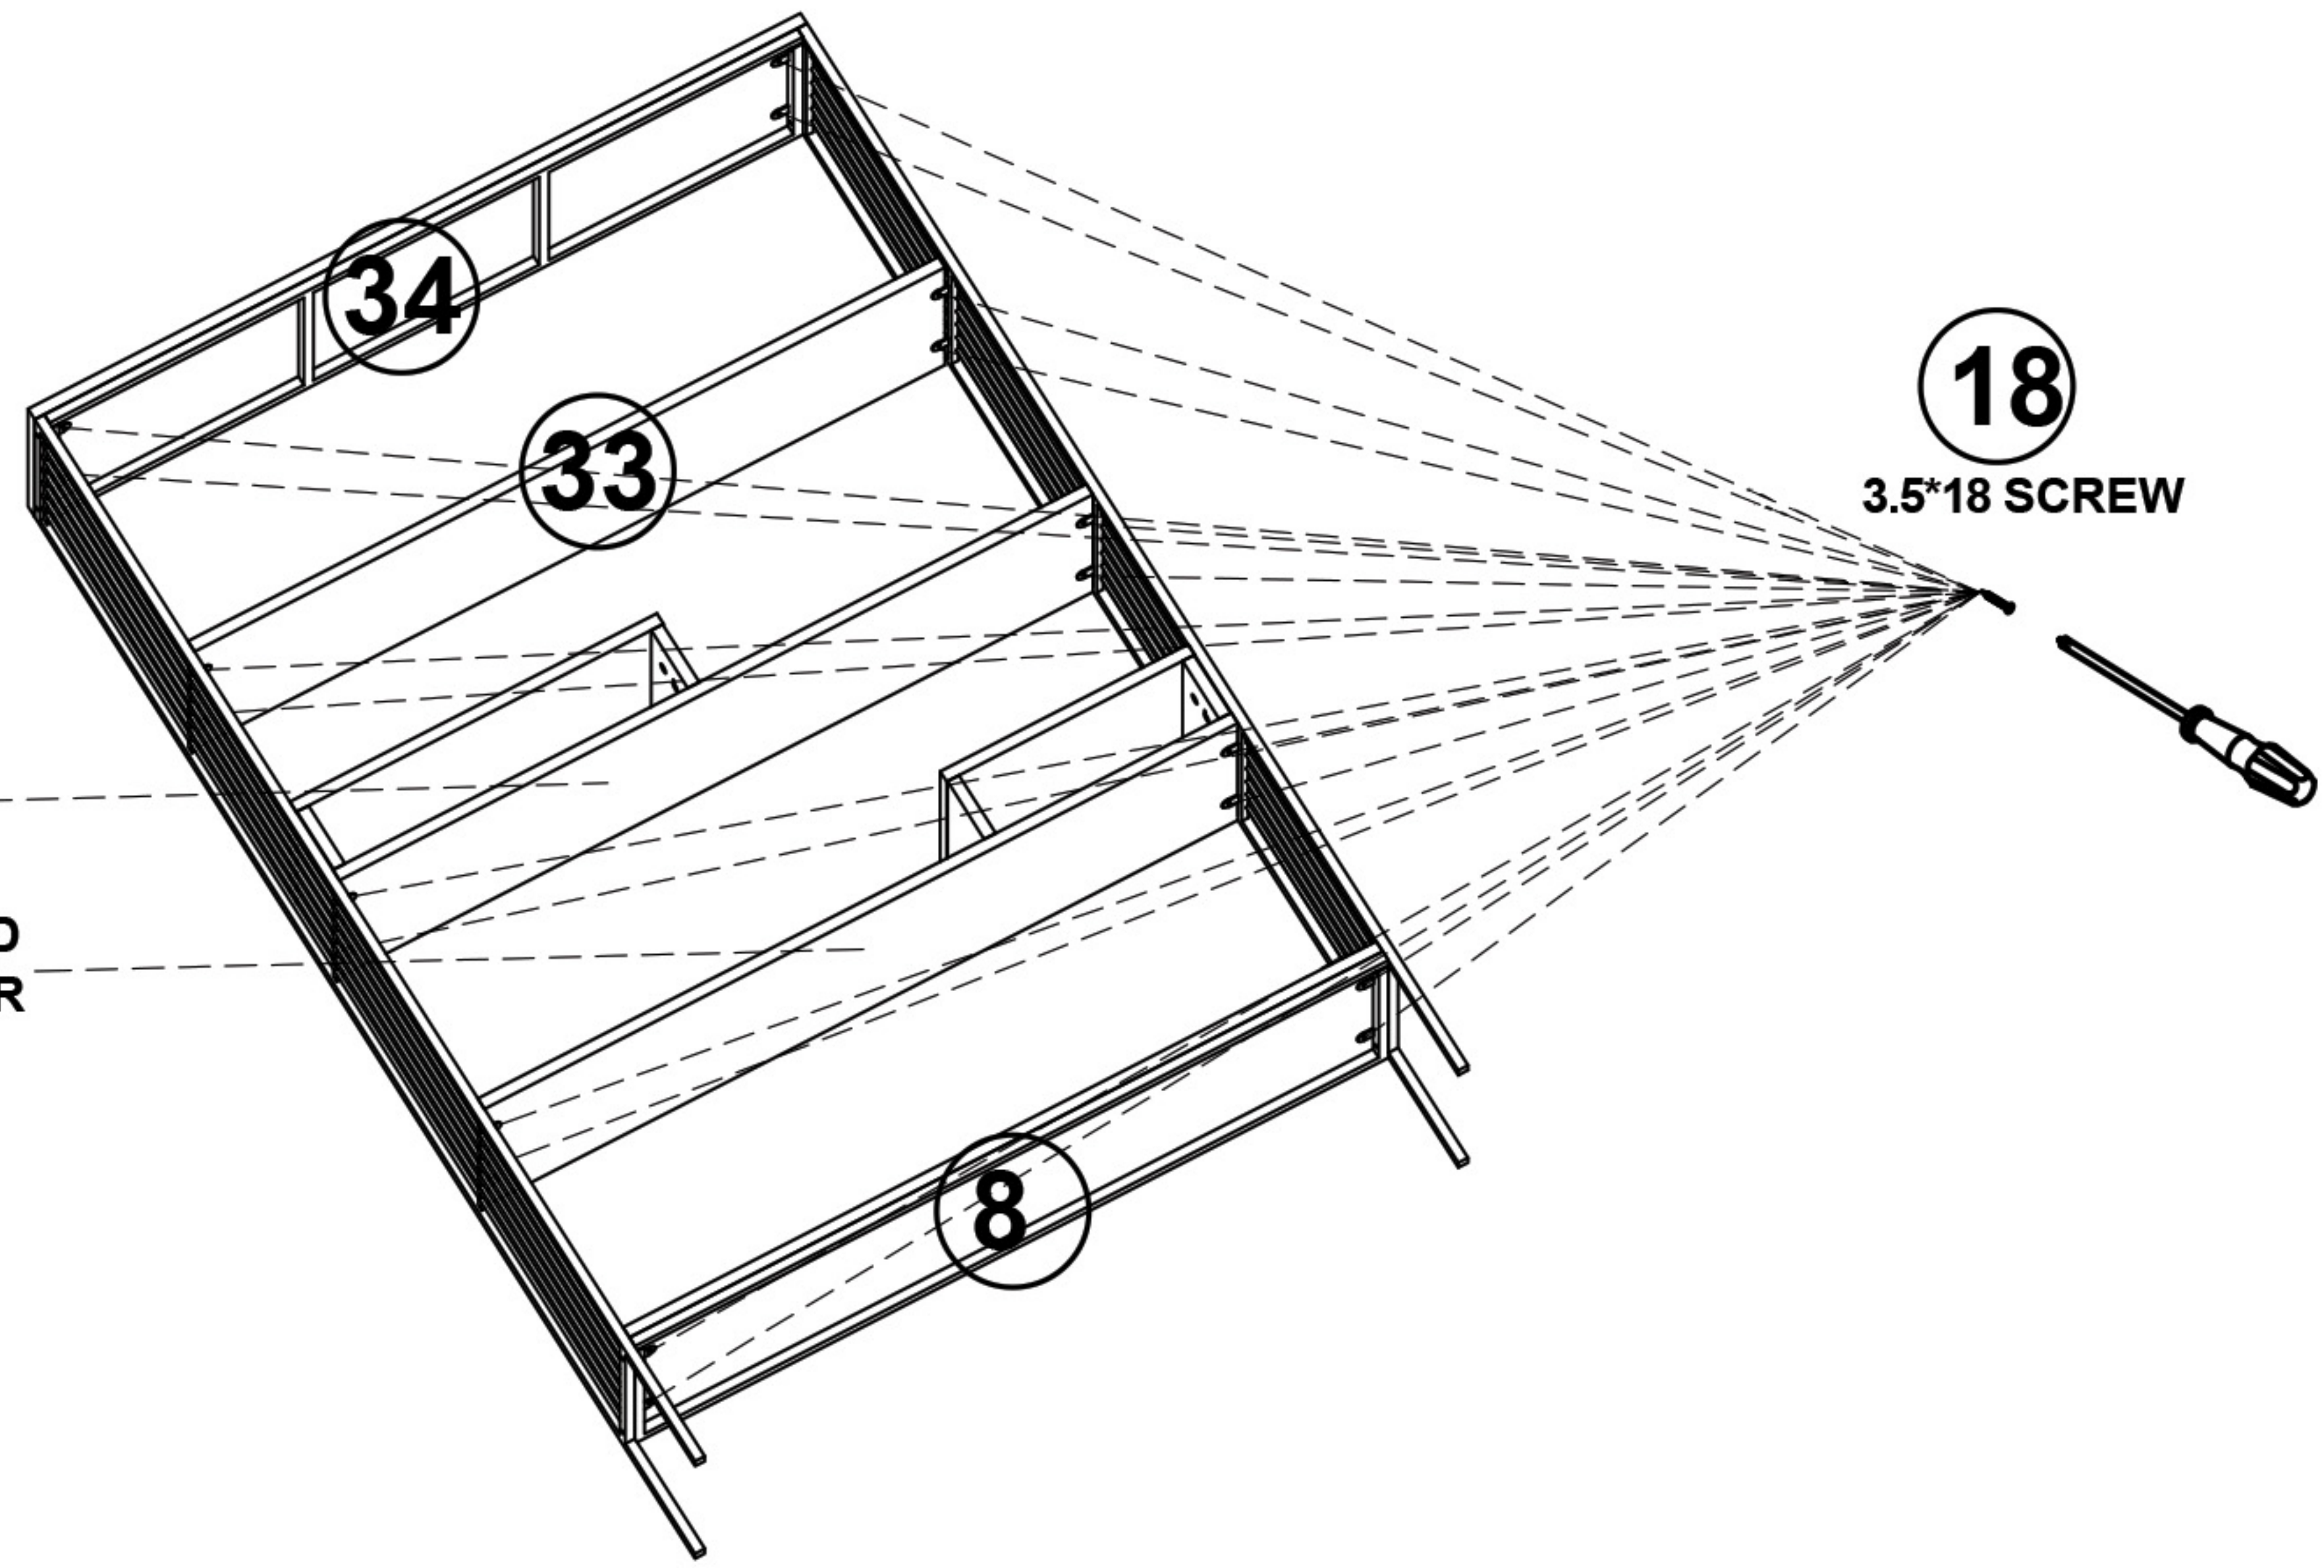

BOOKSHELF ASSEMBLY INSTRUCTION

**ASSEMBLE WITH
AT LEAST TWO PEOPLE.**

<p>1</p>  <p>LEFT METAL 2X</p>	<p>2</p>  <p>RIGHT METAL 1X</p>	<p>3</p>  <p>BOTTOM METAL 1X</p>	<p>4</p>  <p>TOP METAL 1X</p>	<p>5</p>  <p>REAR METAL 4X</p>
<p>6</p>  <p>STRUT METAL 4X</p>	<p>7</p>  <p>SMALL METAL 4X</p>	<p>8</p>  <p>BOTTOM SHELF 1X</p>	<p>9</p>  <p>SMALL DRAWER BOTTOM SHELF 1X</p>	<p>10</p>  <p>LEFT SIDE PANEL 2X</p>
<p>11</p>  <p>RIGHT SIDE PANEL 2X</p>	<p>12</p>  <p>SMALL DRAWER TOP SHELF 1X</p>	<p>13</p>  <p>LEFT DRAWER SIDE 2X</p>	<p>14</p>  <p>RIGHT DRAWER SIDE 2X</p>	<p>15</p>  <p>SMALL DRAWER FRONT 1X</p>
<p>16</p>  <p>DRAWER SLIDE EXTERNAL (RIGHT LEFT) 2X</p>	<p>17</p>  <p>DRAWER SLIDE INTERNAL (RIGHT LEFT) 2X</p>	<p>18</p>  <p>3.5*18 SCREW 40X</p>	<p>19</p>  <p>MINIFIX DOWEL 24X</p>	<p>20</p>  <p>MINIFIX WRENCH 24X</p>
<p>22</p>  <p>SMALL DRAWER BACK 1X</p>	<p>23</p>  <p>HANDLE 2X</p>	<p>24</p>  <p>SMALL DRAWER BOTTOM 1X</p>	<p>25</p>  <p>4*25 PARTICLE BOARD SCREW 34X</p>	<p>26</p>  <p>LARGE DRAWER BOTTOM SHELF 1X</p>
<p>28</p>  <p>LARGE DRAWER FRONT 1X</p>	<p>29</p>  <p>LARGE DRAWER BOTTOM 1X</p>	<p>30</p>  <p>LARGE DRAWER BACK 1X</p>	<p>31</p>  <p>LARGE DRAWER BACKREST 1X</p>	<p>32</p>  <p>LARGE DRAWER TOP SHELF 1X</p>
				<p>33</p>  <p>MIDDLE TOP SHELF 1X</p>

<p>34</p>  <p>TOP SHELF</p> <p>1X</p>	<p>35</p>  <p>4*50 PARTICLE BOARD SCREW</p> <p>8X</p>	<p>36</p> <p>NUT</p> <p>8X</p>
--	--	---------------------------------------

F

WALL-MOUNTED
SMALL DRAWER

WALL-MOUNTED
SMALL DRAWER

G

H

STRUT METAL

I

SMALL METAL

J

MOUNT THE HANDLES
WITH 3.5*18 SCREWS