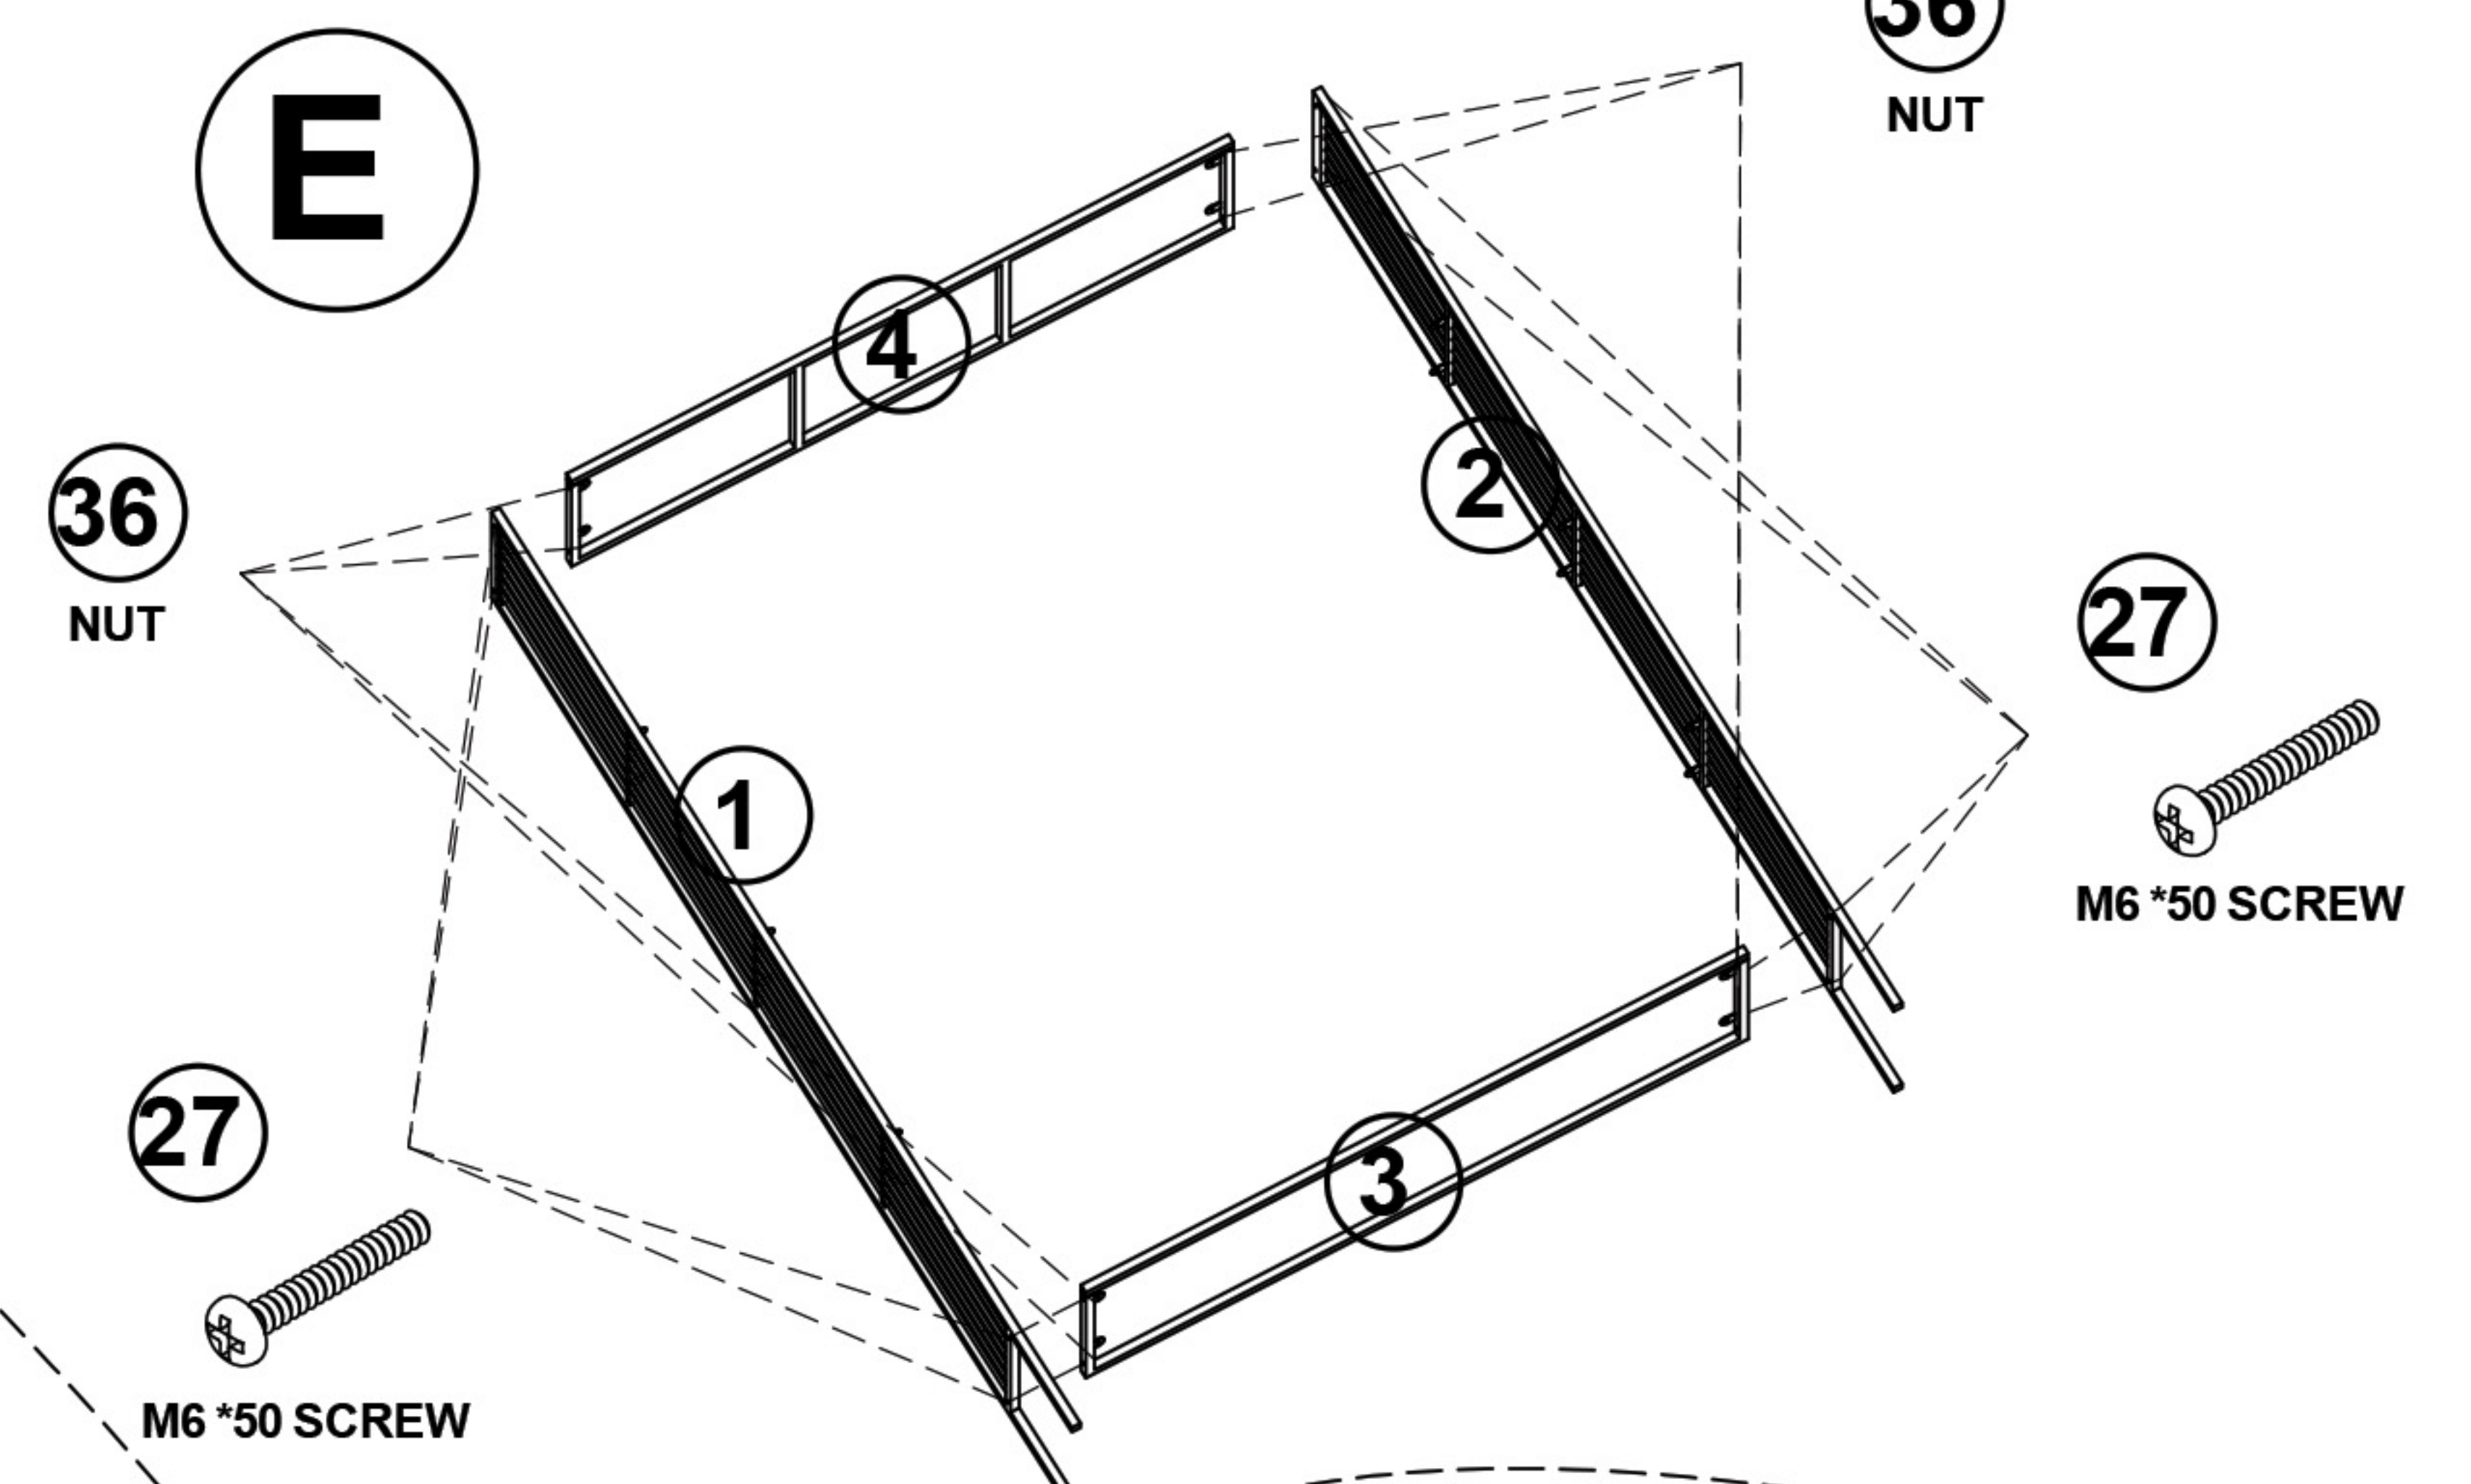

BOOKSHELF ASSEMBLY INSTRUCTION

**ASSEMBLE WITH
AT LEAST TWO PEOPLE.**

<p>1</p>  <p>LEFT METAL 2X</p>	<p>2</p>  <p>RIGHT METAL 1X</p>	<p>3</p>  <p>BOTTOM METAL 1X</p>	<p>4</p>  <p>TOP METAL 1X</p>	<p>5</p>  <p>REAR METAL 4X</p>
<p>6</p>  <p>STRUT METAL 4X</p>	<p>7</p>  <p>SMALL METAL 4X</p>	<p>8</p>  <p>BOTTOM SHELF 1X</p>	<p>9</p>  <p>SMALL DRAWER BOTTOM SHELF 1X</p>	<p>10</p>  <p>LEFT SIDE PANEL 2X</p>
<p>11</p>  <p>RIGHT SIDE PANEL 2X</p>	<p>12</p>  <p>SMALL DRAWER TOP SHELF 1X</p>	<p>13</p>  <p>LEFT DRAWER SIDE 2X</p>	<p>14</p>  <p>RIGHT DRAWER SIDE 2X</p>	<p>15</p>  <p>SMALL DRAWER FRONT 1X</p>
<p>16</p>  <p>DRAWER SLIDE EXTERNAL (RIGHT LEFT) 2X</p>	<p>17</p>  <p>DRAWER SLIDE INTERNAL (RIGHT LEFT) 2X</p>	<p>18</p>  <p>3.5*18 SCREW 40X</p>	<p>19</p>  <p>MINIFIX DOWEL 24X</p>	<p>20</p>  <p>MINIFIX WRENCH 24X</p>
<p>22</p>  <p>SMALL DRAWER BACK 1X</p>	<p>23</p>  <p>HANDLE 2X</p>	<p>24</p>  <p>SMALL DRAWER BOTTOM 1X</p>	<p>25</p>  <p>4*25 PARTICLE BOARD SCREW 34X</p>	<p>26</p>  <p>LARGE DRAWER BOTTOM SHELF 1X</p>
<p>28</p>  <p>LARGE DRAWER FRONT 1X</p>	<p>29</p>  <p>LARGE DRAWER BOTTOM 1X</p>	<p>30</p>  <p>LARGE DRAWER BACK 1X</p>	<p>31</p>  <p>LARGE DRAWER BACKREST 1X</p>	<p>32</p>  <p>LARGE DRAWER TOP SHELF 1X</p>
				<p>33</p>  <p>MIDDLE TOP SHELF 1X</p>

<p>34</p>  <p>TOP SHELF</p> <p>1X</p>	<p>35</p>  <p>4*50 PARTICLE BOARD SCREW</p> <p>8X</p>	<p>36</p> <p>NUT</p> <p>8X</p>
--	--	---------------------------------------

F

WALL-MOUNTED
SMALL DRAWER

WALL-MOUNTED
SMALL DRAWER

G

H

STRUT METAL

I

SMALL METAL

J

MOUNT THE HANDLES
WITH 3.5*18 SCREWS