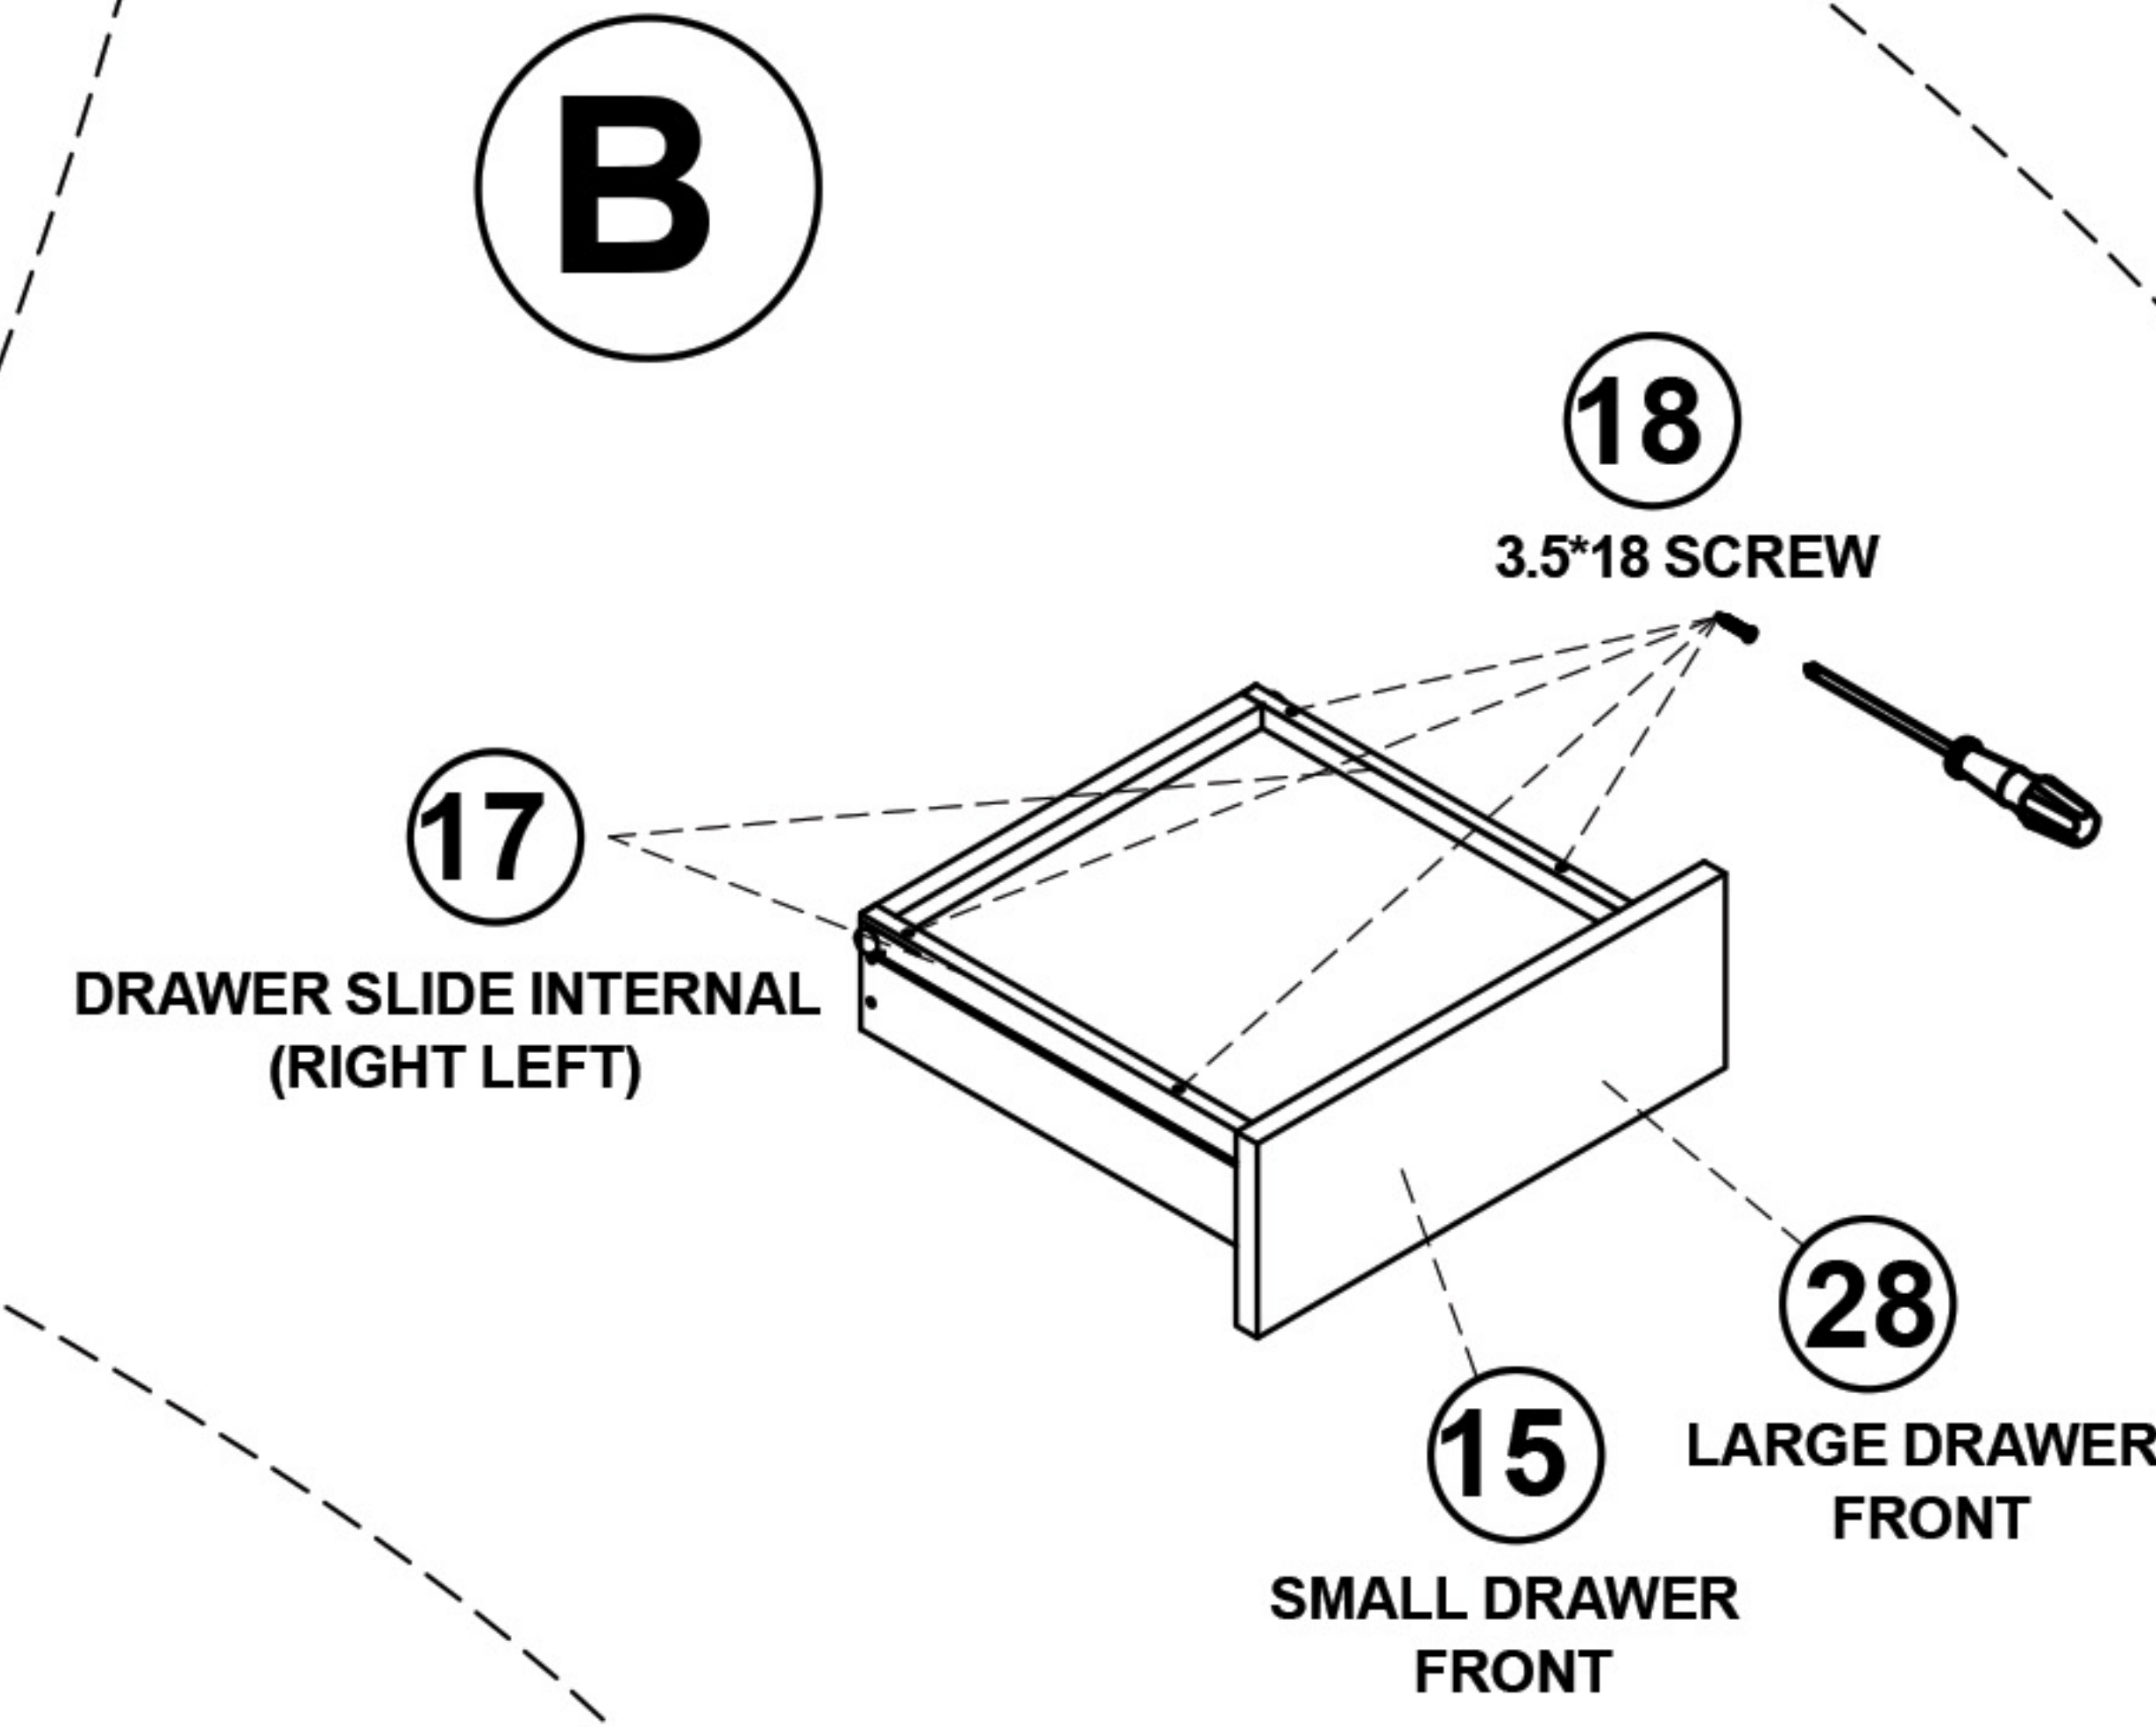

BOOKSHELF ASSEMBLY INSTRUCTION

**ASSEMBLE WITH
AT LEAST TWO PEOPLE.**

<p>1</p>  <p>LEFT METAL 2X</p>	<p>2</p>  <p>RIGHT METAL 1X</p>	<p>3</p>  <p>BOTTOM METAL 1X</p>	<p>4</p>  <p>TOP METAL 1X</p>	<p>5</p>  <p>REAR METAL 4X</p>
<p>6</p>  <p>STRUT METAL 4X</p>	<p>7</p>  <p>SMALL METAL 4X</p>	<p>8</p>  <p>BOTTOM SHELF 1X</p>	<p>9</p>  <p>SMALL DRAWER BOTTOM SHELF 1X</p>	<p>10</p>  <p>LEFT SIDE PANEL 2X</p>
<p>11</p>  <p>RIGHT SIDE PANEL 2X</p>	<p>12</p>  <p>SMALL DRAWER TOP SHELF 1X</p>	<p>13</p>  <p>LEFT DRAWER SIDE 2X</p>	<p>14</p>  <p>RIGHT DRAWER SIDE 2X</p>	<p>15</p>  <p>SMALL DRAWER FRONT 1X</p>
<p>16</p>  <p>DRAWER SLIDE EXTERNAL (RIGHT LEFT) 2X</p>	<p>17</p>  <p>DRAWER SLIDE INTERNAL (RIGHT LEFT) 2X</p>	<p>18</p>  <p>3.5*18 SCREW 40X</p>	<p>19</p>  <p>MINIFIX DOWEL 24X</p>	<p>20</p>  <p>MINIFIX WRENCH 24X</p>
<p>22</p>  <p>SMALL DRAWER BACK 1X</p>	<p>23</p>  <p>HANDLE 2X</p>	<p>24</p>  <p>SMALL DRAWER BOTTOM 1X</p>	<p>25</p>  <p>4*25 PARTICLE BOARD SCREW 34X</p>	<p>26</p>  <p>LARGE DRAWER BOTTOM SHELF 1X</p>
<p>28</p>  <p>LARGE DRAWER FRONT 1X</p>	<p>29</p>  <p>LARGE DRAWER BOTTOM 1X</p>	<p>30</p>  <p>LARGE DRAWER BACK 1X</p>	<p>31</p>  <p>LARGE DRAWER BACKREST 1X</p>	<p>32</p>  <p>LARGE DRAWER TOP SHELF 1X</p>
				<p>33</p>  <p>MIDDLE TOP SHELF 1X</p>

<p>34</p>  <p>TOP SHELF</p> <p>1X</p>	<p>35</p>  <p>4*50 PARTICLE BOARD SCREW</p> <p>8X</p>	<p>36</p> <p>NUT</p> <p>8X</p>
--	--	---------------------------------------

F

WALL-MOUNTED
SMALL DRAWER

WALL-MOUNTED
SMALL DRAWER

G

H

STRUT METAL

I

SMALL METAL

J

MOUNT THE HANDLES
WITH 3.5*18 SCREWS